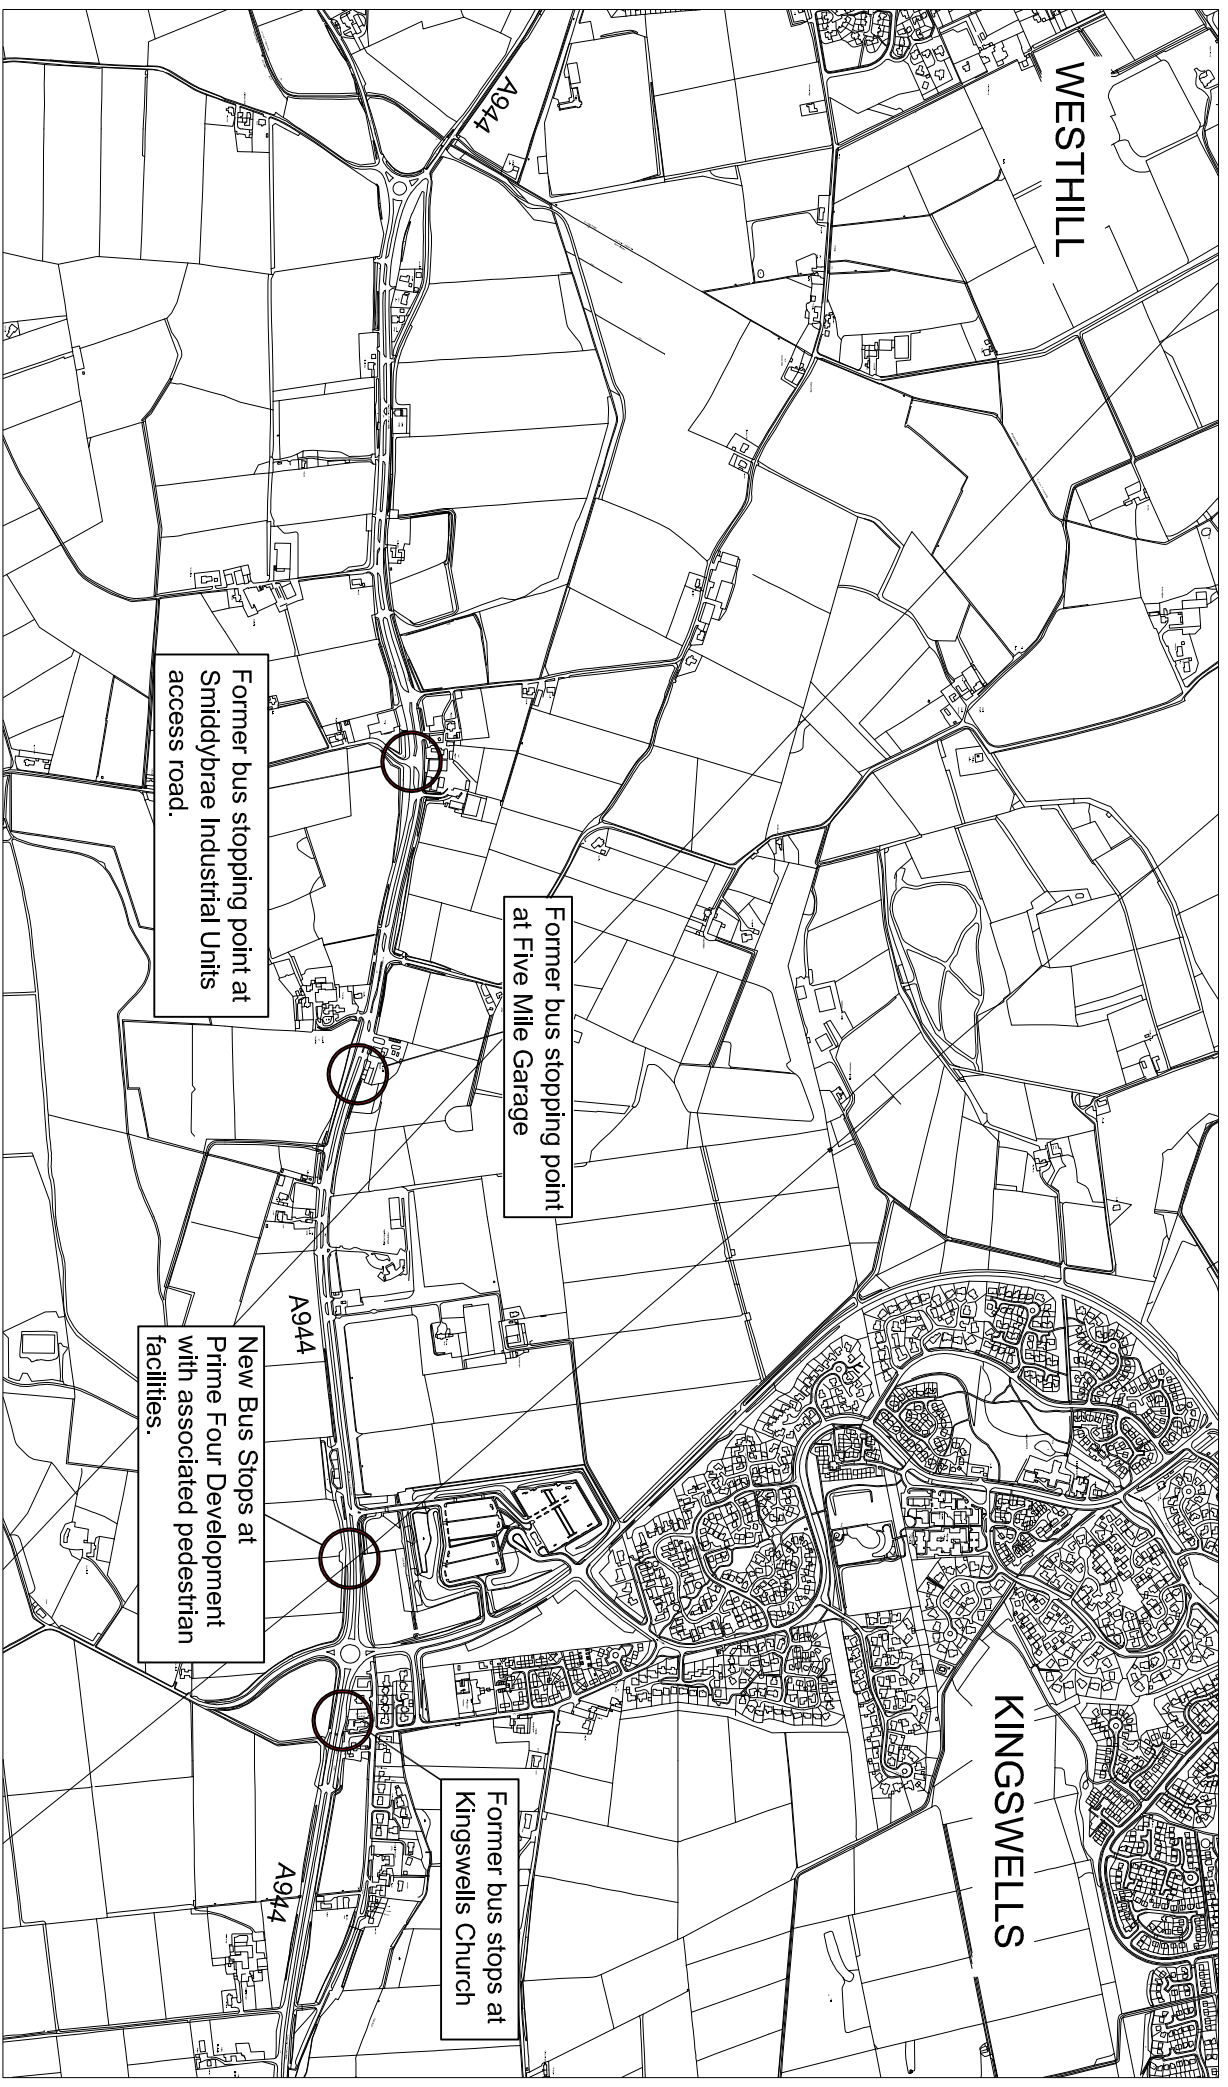

Appendix B - Location of Former and Current Bus Stopping points between Aberdeen and Westhill

distance in metres